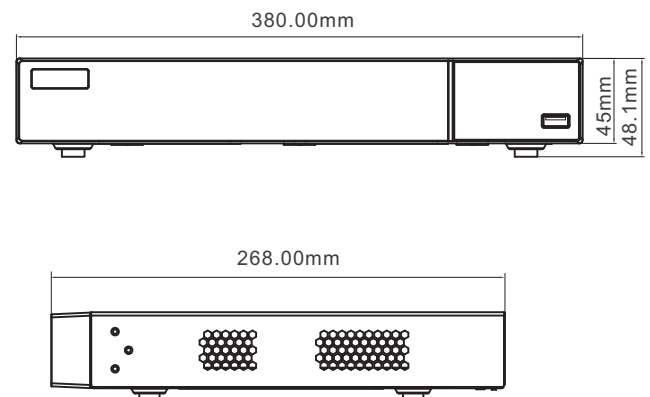

Tel: +86-755-36995888

Web site: <http://en.tvt.net.cn>

Fax: +86-755-33104777

E-mail: overseas@tvt.net.cn

SPECIFICATIONS

Model		TD-3108B2H-8P
System	OS	Embedded Linux
Video	Network Input	8CH IPC input
	Network Input Resolution	8MP/6MP/5MP/4MP/3MP/1080P/1280×1024/960P/720P/960H/D1/CIF
	Output	HDMI × 1 : 3840 × 2160 / 1920 × 1080 / 1280 × 1024 / 1024 × 768 VGA: 1920 × 1080 / 1280 × 1024 / 1024 × 768
	Compression	Standard H.265 / H.264
Audio	Network Input	8 CH IPC audio input
	2-way Audio	RCA × 1
	Local Output	RCA × 1
	Compression	G.711(U/A)
Record	Record Stream	Dual stream recording
	Resolution	8MP/6MP/5MP/4MP/3MP/1080P/1280×1024/960P/720P/960H/D1/CIF
	Frame Rate	NTSC:30fps; PAL:25fps
Playback	Simultaneous Playback	Max. 8 CH
	Search	Time slice / time / event / tag search
	Smart Search	Highlighted color to display the camera record in a certain period of time, different colors refers to different record events
	Function	Play, pause, FF, FB, digital zoom, etc.
Decoding Capability	Live View/ Playback	1CH 8MP; 4CH 1080P
Alarm	Mode	Manual, sensor, motion, exception, smart events
	Input	Supports IPC alarm input
	Output	Supports IPC alarm output
	Triggering	Record, snap, preset, e-mail, etc.
Network	Interface	RJ 45 × 1 (10/100/1000Mbps)
	Protocol	TCP / IP, PPPoE, DHCP, DNS, DDNS, UPnP, NTP, SMTP, HTTP, HTTPS, 802.1x
	Incoming/ Outgoing Bandwidth	80/80 (Mbps)
Mobile Device	OS	iOS, Android
Storage	HDD Interface	SATA3.0 × 2, max 8T per HDD
Backup	Local Backup	U disk, USB mobile HDD
	Network Backup	Yes
Port	USB	USB 2.0 × 2
	Remote Controller	Optional
PoE	PoE Ports	100M RJ45 × 8
	Standards	IEEE802.3af
	Output Power	≤ 80W
Others	Power Supply	DC 48V/2.5A
	Consumption	≤ 10W (without HDD)
	Dimensions (mm)	380 × 268 × 45 (W × D × H)
	Working Environment	-10 ~ 50 °C , 10% ~ 90% humidity

DIMENSIONS

Rear Panel